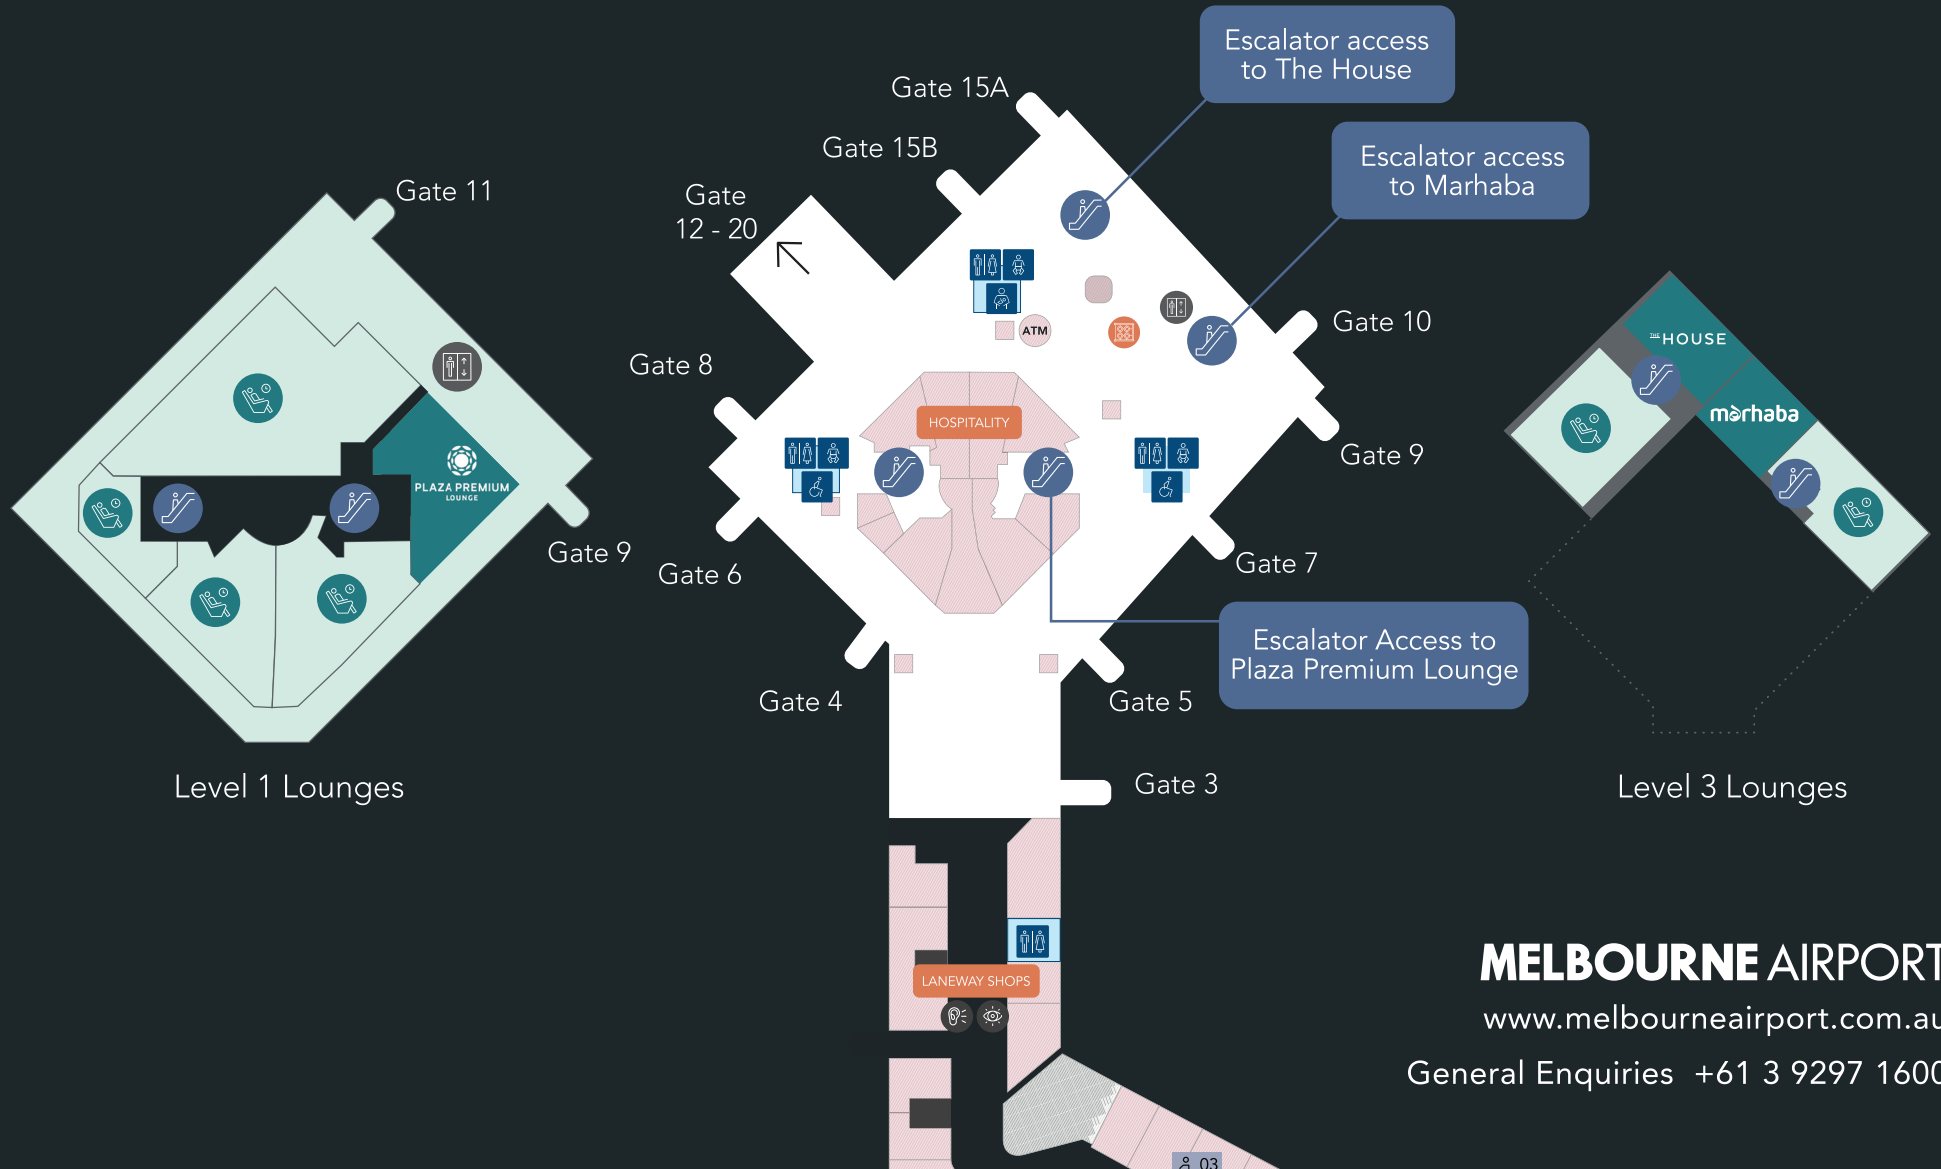

Departures International

LEGEND

- Customs
- Lift
- Escalators
- Stairs
- Airline Lounge
- Toilets
- Ambulant
- Baby Change
- Feeding Room

MELBOURNE AIRPORT

www.melbourneairport.com.au

General Enquiries +61 3 9297 1600