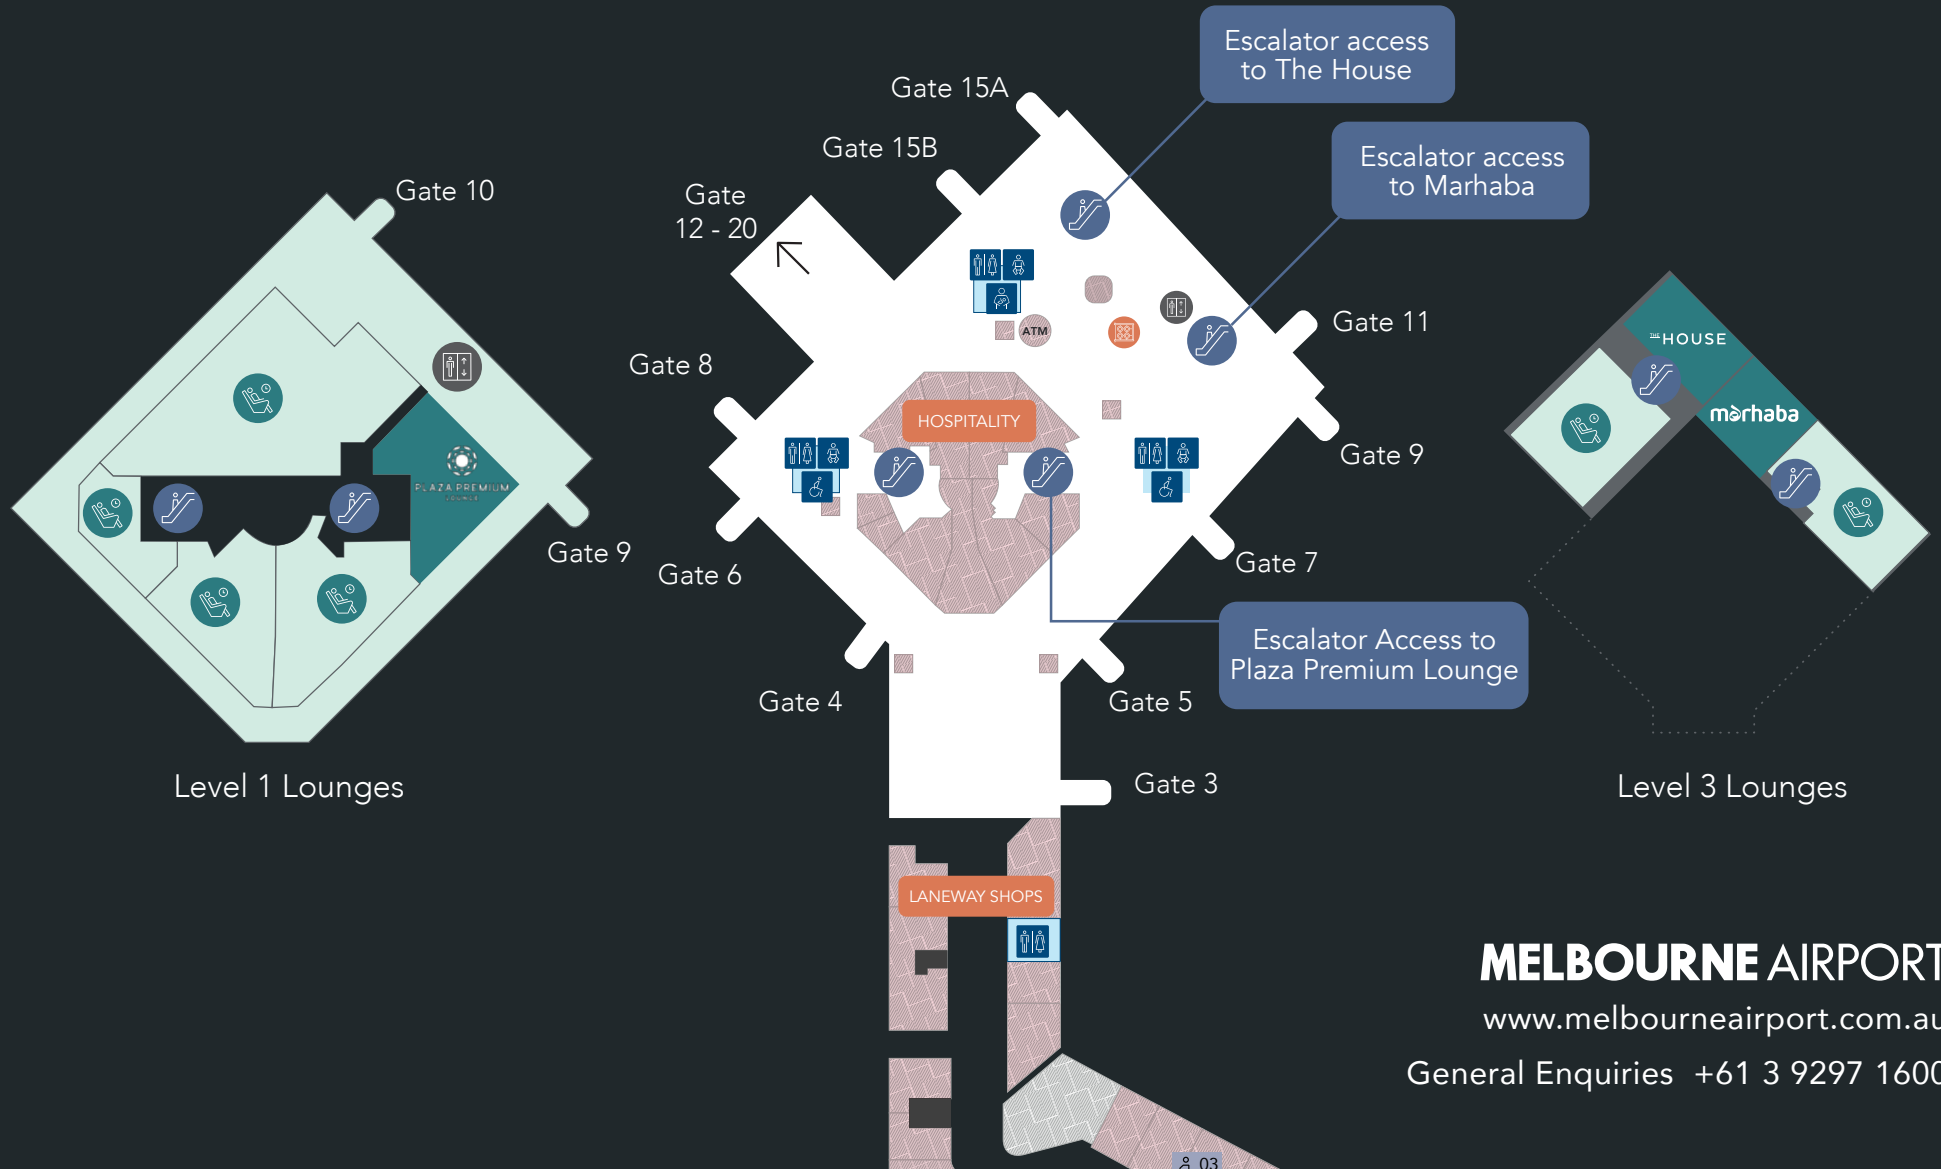

Departures

International

LEGEND

- Customs
- Lift
- Escalators
- Stairs
- Airline Lounge
- Toilets
- Ambulant
- Baby Change
- Feeding Room

MELBOURNE AIRPORT

www.melbourneairport.com.au

General Enquiries +61 3 9297 1600